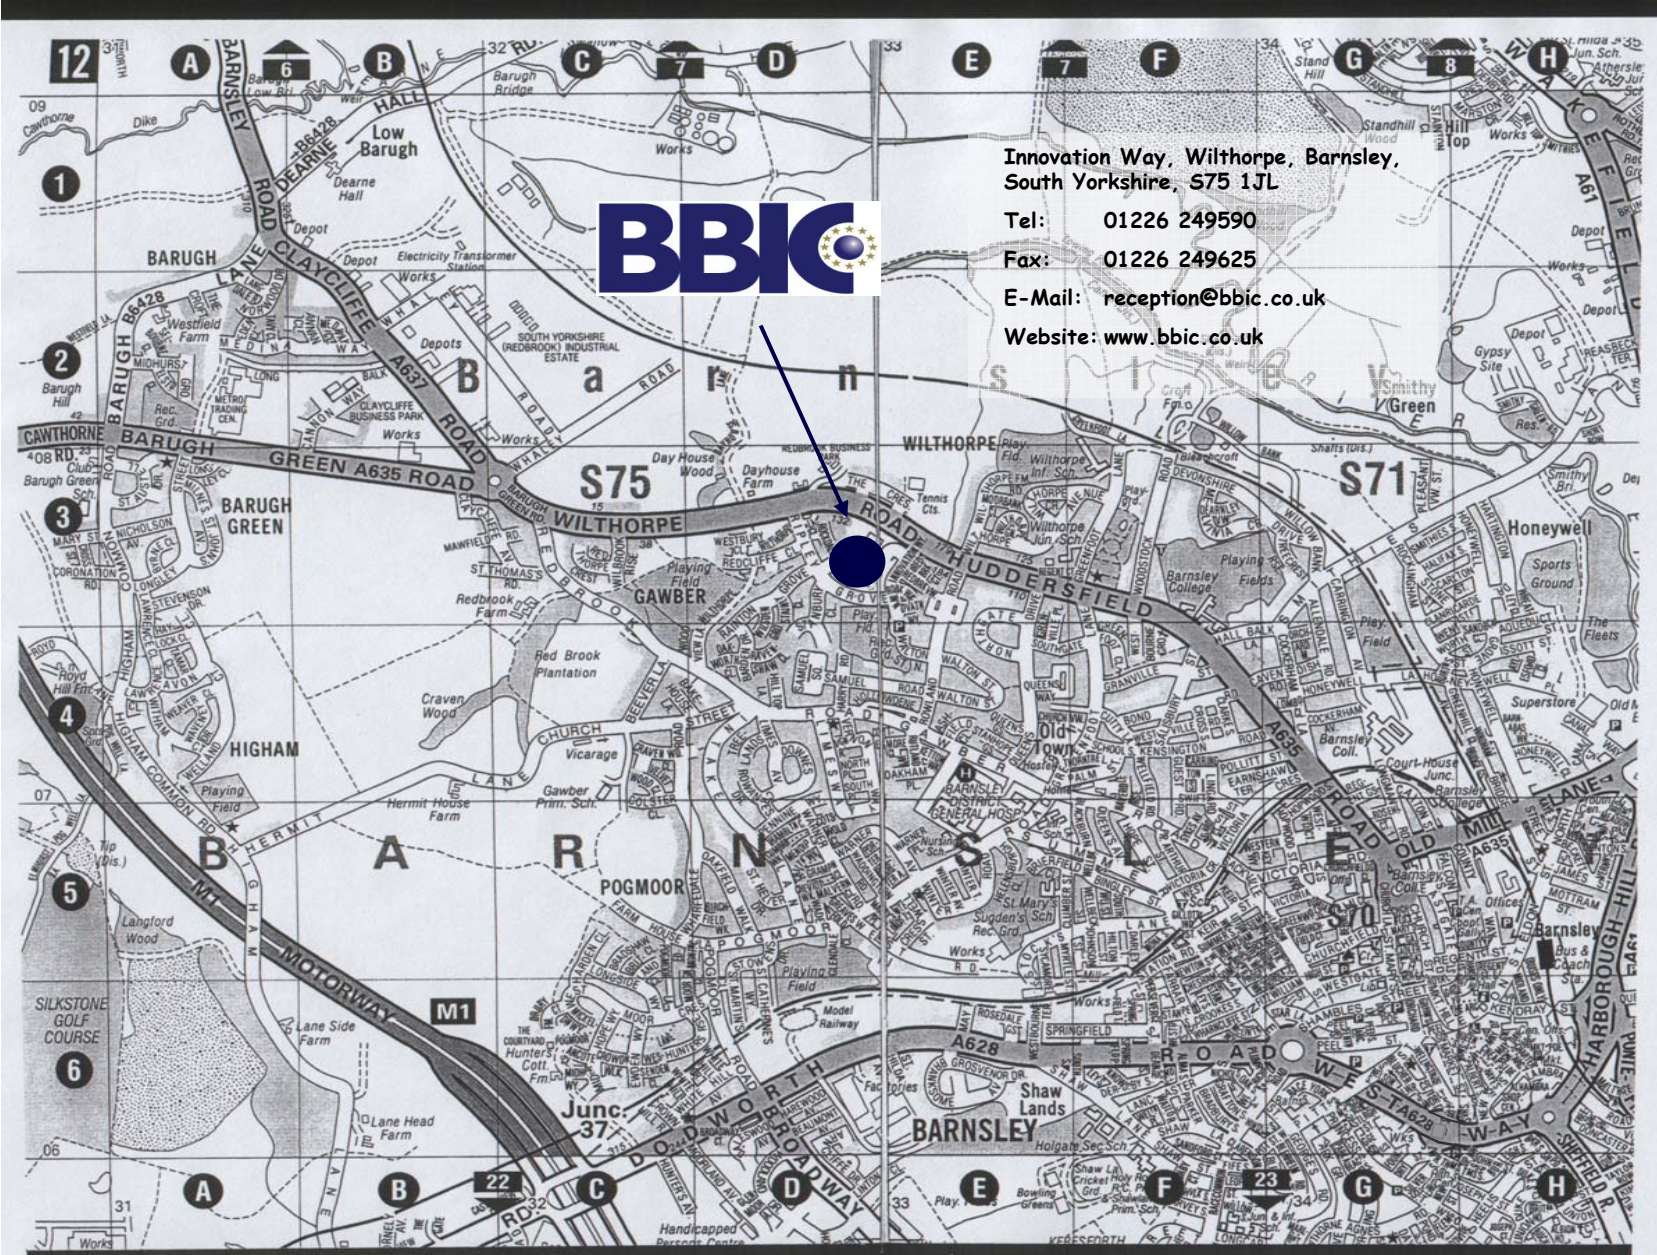

MAP TO BBIC WILTHORPE

Innovation Way, Wilthorpe, Barnsley,
South Yorkshire, S75 1JL

Tel: 01226 249590

Fax: 01226 249625

E-Mail: reception@bbic.co.uk

Website: www.bbic.co.uk