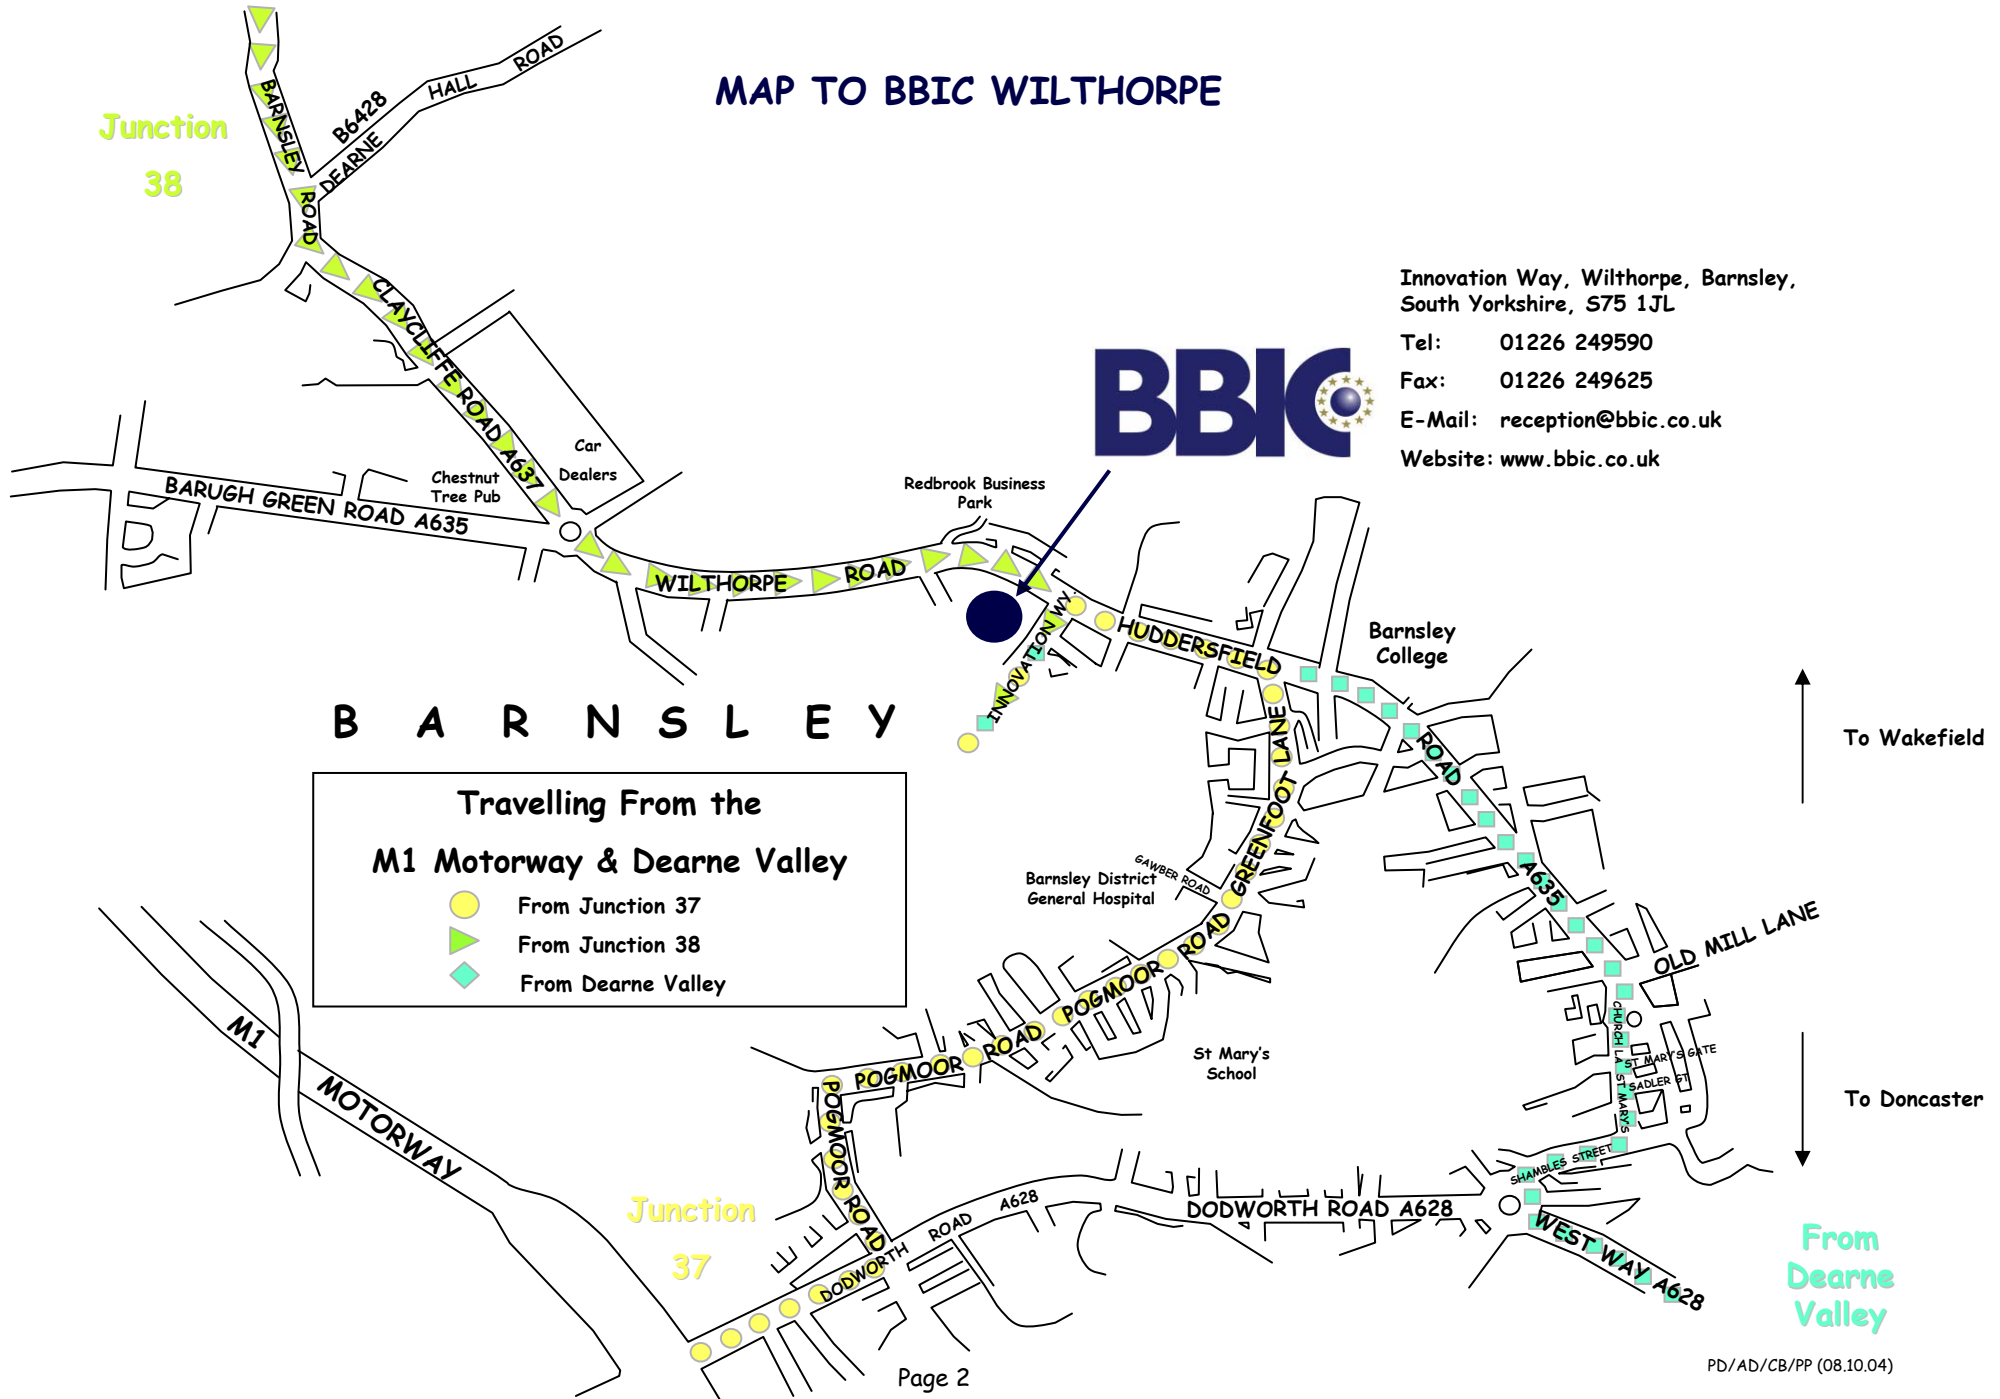

MAP TO BBIC WILTHORPE

Innovation Way, Wilthorpe, Barnsley,
South Yorkshire, S75 1JL

Tel: 01226 249590

Fax: 01226 249625

E-Mail: reception@bbic.co.uk

Website: www.bbic.co.uk